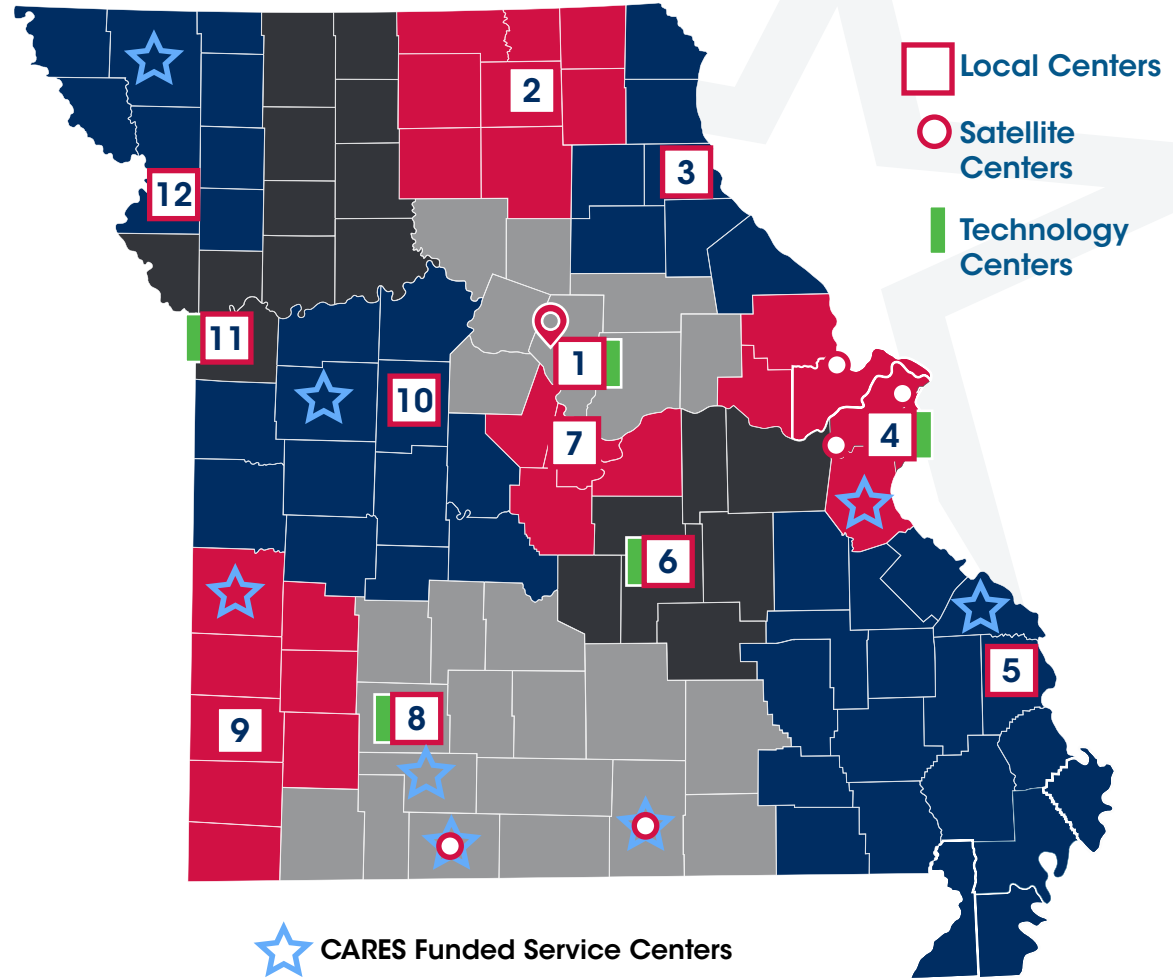

**MAKE CONFIDENT BUSINESS DECISIONS WITH PERSONALIZED ASSISTANCE**

- 1 Missouri SBDC at Mizzou**  
Columbia  
573-882-0045
- 2 Missouri SBDC in Northeast Region**  
Kirksville  
660-665-3348
- 3 Missouri SBDC at HREDC**  
Hannibal  
573-221-1033
- 4 Missouri SBDC in St. Louis Region**  
St. Louis Downtown  
314-405-8400
  - ITEN  
314-614-9094
  - Ferguson Community Empowerment Center  
314-556-0822
  - St. Charles  
636-229-5279
  - St. Louis Partnership  
314-615-7663
  - St. Louis Small Business Empowerment Center  
314-241-1697

- 12 Missouri SBDC at NMSU**  
St. Joseph  
816-364-4105

- Missouri SBDC for Agriculture, Food, & Forestry**  
Serves statewide
- Ozark Small Business Incubator**  
West Plains
- Taney County Partnership**  
Branson
- Show Me Christian County**  
Nixa
- Perry County Economic Development Authority**  
Perryville

- West Central Community Action Agency**  
Nevada
- Nodaway County Economic Development**  
Maryville
- Economic Development Corporation of Jefferson County**  
Hillsboro
- Johnson County Economic Development Corporation**  
Warrensburg