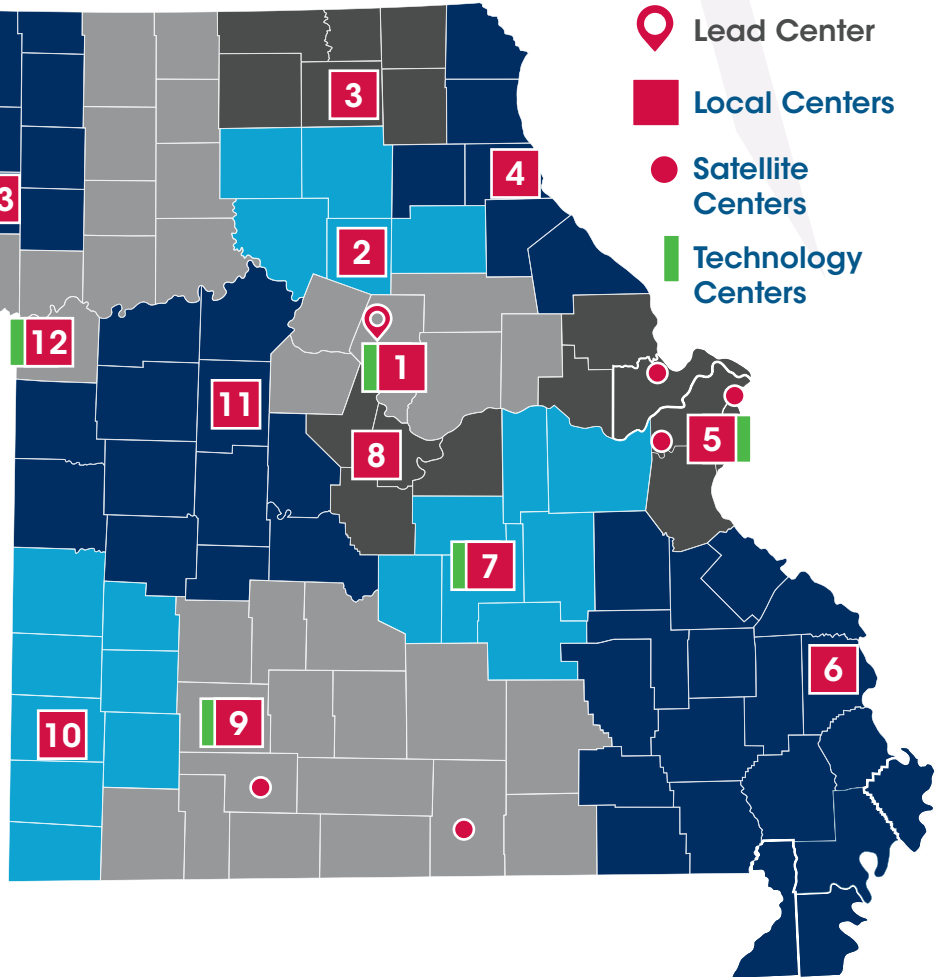

- 1** **Missouri SBDC at Mizzou**  
Columbia  
573-884-8087
- 2** **Missouri SBDC at MAEDC**  
Moberly  
660-263-8811
- 3** **Missouri SBDC Northeast Region**  
Kirksville  
660-665-3348
- 4** **Missouri SBDC at HREDC**  
Hannibal  
573-221-1033
- 5** **Missouri SBDC in St. Louis Region**  
St. Louis Downtown  
314-405-8400
  - ITEN  
314-614-9094
  - RUCC  
314-556-0822
  - St. Charles EDC  
636-229-5276
  - St. Louis Partnership  
314-615-7663

**6** **Missouri SBDC at SEMO**  
Cape Girardeau  
573-651-2929

**7** **Missouri SBDC at S&T**  
Rolla  
573-341-4690

**8** **Missouri SBDC at LU**  
Jefferson City  
573-681-5031

**9** **Missouri SBDC at MSU**  
Springfield  
417-837-2617
 